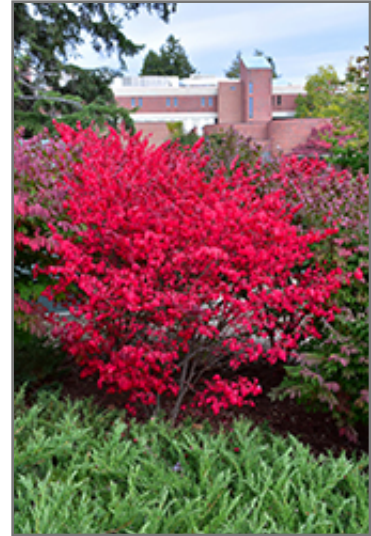

Chalet

LANDSCAPE · NURSERY · GARDEN CENTER

Compact Winged Burning Bush

Euonymus alatus 'Compactus'

Height: 6 feet

Spread: 6 feet

Sunlight: ○ ● ●

Hardiness Zone: 4

Other Names: Winged Euonymus

Description:

A spectacular and compact garden shrub which turns a luminous florescent pink color in fall, very showy; a shapely mounded growth habit and interesting corky wings on the branches; a very popular and adaptable landscape plant

Ornamental Features

Compact Winged Burning Bush has rich green deciduous foliage on a plant with a round habit of growth. The pointy leaves turn an outstanding cherry red in the fall. It produces red capsules from early to late fall. The warty brown bark and harvest gold branches add an interesting dimension to the landscape.

Landscape Attributes

Compact Winged Burning Bush is a dense multi-stemmed deciduous shrub with a more or less rounded form. Its average texture blends into the landscape, but can be balanced by one or two finer or coarser trees or shrubs for an effective composition.

This is a relatively low maintenance shrub, and can be pruned at anytime. It has no significant negative characteristics.

Compact Winged Burning Bush is recommended for the following landscape applications;

- Accent
- Mass Planting
- Hedges/Screening
- General Garden Use

Compact Winged Burning Bush in fall
Photo courtesy of NetPS Plant Finder