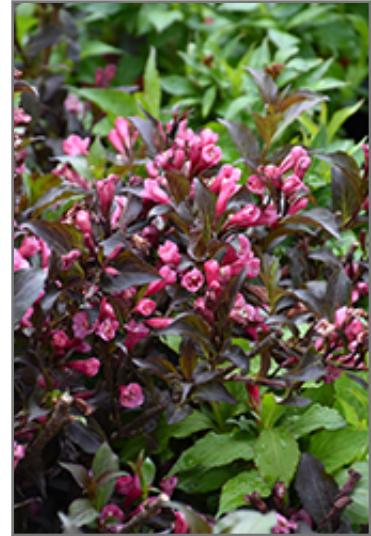

Chalet

LANDSCAPE · NURSERY · GARDEN CENTER

Shining Sensation Weigela

Weigela florida 'Bokrashine'

Height: 4 feet

Spread: 4 feet

Sunlight: ☉

Hardiness Zone: 1

Description:

This is a magnificent cultivar that forms a stately mounded shrub with rich burgundy-purple glossy foliage all season long, contrasting pink trumpet-shaped flowers attract hummingbirds in spring; very, very showy, ideal for the mixed garden border

Ornamental Features

Shining Sensation Weigela features showy clusters of pink trumpet-shaped flowers with buttery yellow anthers along the branches in late spring. It has attractive burgundy deciduous foliage which emerges coppery-bronze in spring. The glossy pointy leaves are highly ornamental but do not develop any appreciable fall color.

Landscape Attributes

Shining Sensation Weigela is a dense multi-stemmed deciduous shrub with a mounded form. Its relatively fine texture sets it apart from other landscape plants with less refined foliage.

This shrub will require occasional maintenance and upkeep, and should only be pruned after flowering to avoid removing any of the current season's flowers. It is a good choice for attracting hummingbirds to your yard. It has no significant negative characteristics.

Shining Sensation Weigela is recommended for the following landscape applications;

- Accent
- Mass Planting
- General Garden Use

Shining Sensation Weigela flowers
Photo courtesy of NetPS Plant Finder