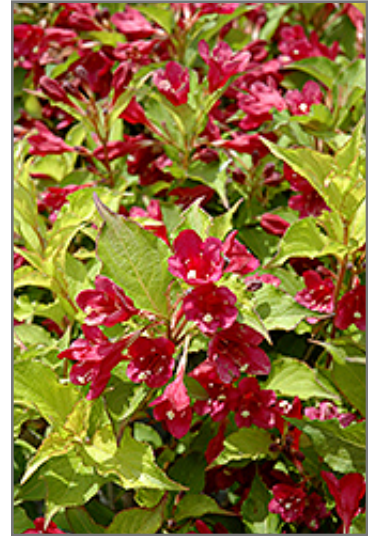

Chalet

LANDSCAPE · NURSERY · GARDEN CENTER

Ghost Weigela

Weigela florida 'Carlton'

Height: 4 feet

Spread: 4 feet

Sunlight: ○

Hardiness Zone: 4

Description:

This is one interesting weigela; forms a mounded shrub with foliage that starts out green then turns an iridescent butter yellow, finishing almost greenish-white in fall; long blooming ruby red trumpet-shaped flowers attract hummingbirds

Ornamental Features

Ghost Weigela features showy clusters of ruby-red trumpet-shaped flowers with creamy white anthers along the branches from late spring to mid fall. It has attractive buttery yellow deciduous foliage which emerges light green in spring. The pointy leaves are highly ornamental and turn an outstanding white in the fall. The smooth gray bark and brick red branches add an interesting dimension to the landscape.

Landscape Attributes

Ghost Weigela is a dense multi-stemmed deciduous shrub with a mounded form. Its relatively fine texture sets it apart from other landscape plants with less refined foliage.

This shrub will require occasional maintenance and upkeep, and should only be pruned after flowering to avoid removing any of the current season's flowers. It is a good choice for attracting hummingbirds to your yard. It has no significant negative characteristics.

Ghost Weigela is recommended for the following landscape applications;

- Accent
- Mass Planting
- General Garden Use

Ghost Weigela flowers
Photo courtesy of NetPS Plant Finder