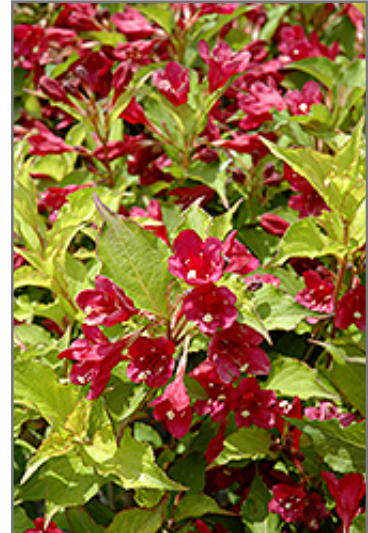

Chalet

LANDSCAPE · NURSERY · GARDEN CENTER

Ghost Weigela

Weigela florida 'Carlton'

Height: 4 feet

Spread: 4 feet

Sunlight: ○

Hardiness Zone: 4

Description:

This is one interesting weigela; forms a mounded shrub with foliage that starts out green then turns an iridescent butter yellow, finishing almost greenish-white in fall; long blooming ruby red trumpet-shaped flowers attract hummingbirds

Ornamental Features

Ghost Weigela features showy clusters of ruby-red trumpet-shaped flowers with creamy white anthers along the branches from late spring to mid fall. It has attractive buttery yellow deciduous foliage which emerges light green in spring. The pointy leaves are highly ornamental and turn an outstanding white in the fall. The smooth gray bark and brick red branches add an interesting dimension to the landscape.

Landscape Attributes

Ghost Weigela is a dense multi-stemmed deciduous shrub with a mounded form. Its relatively fine texture sets it apart from other landscape plants with less refined foliage.

This shrub will require occasional maintenance and upkeep, and should only be pruned after flowering to avoid removing any of the current season's flowers. It is a good choice for attracting hummingbirds to your yard. It has no significant negative characteristics.

Ghost Weigela is recommended for the following landscape applications;

- Accent
- Mass Planting
- General Garden Use

Ghost Weigela flowers
Photo courtesy of NetPS Plant Finder