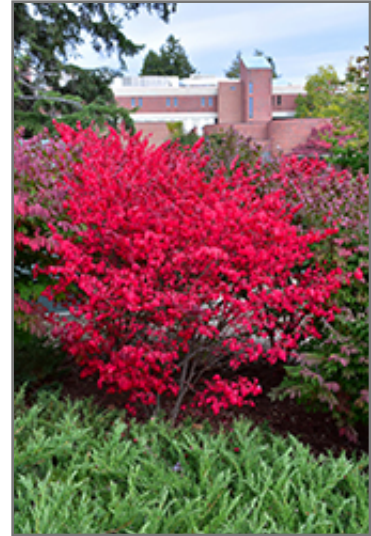

Chalet

LANDSCAPE · NURSERY · GARDEN CENTER

Compact Winged Burning Bush

Euonymus alatus 'Compactus'

Height: 6 feet

Spread: 6 feet

Sunlight: ○ ● ●

Hardiness Zone: 4

Other Names: Winged Euonymus

Description:

A spectacular and compact garden shrub which turns a luminous florescent pink color in fall, very showy; a shapely mounded growth habit and interesting corky wings on the branches; a very popular and adaptable landscape plant

Ornamental Features

Compact Winged Burning Bush has green foliage throughout the season. The pointy leaves turn an outstanding cherry red in the fall. The flowers are not ornamentally significant. It produces red capsules from early to late fall. The warty brown bark and harvest gold branches add an interesting dimension to the landscape.

Landscape Attributes

Compact Winged Burning Bush is a dense multi-stemmed deciduous shrub with a more or less rounded form. Its average texture blends into the landscape, but can be balanced by one or two finer or coarser trees or shrubs for an effective composition.

This is a relatively low maintenance shrub, and can be pruned at anytime. It has no significant negative characteristics.

Compact Winged Burning Bush is recommended for the following landscape applications;

- Accent
- Mass Planting
- Hedges/Screening
- General Garden Use

Compact Winged Burning Bush in fall
Photo courtesy of NetPS Plant Finder