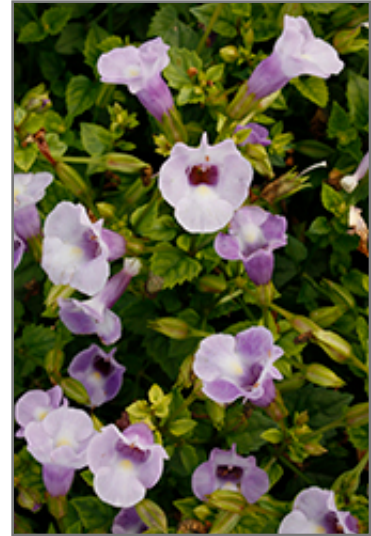

Chalet

LANDSCAPE · NURSERY · GARDEN CENTER

Summer Wave® Trailing Large Silver Torenia

Torenia 'Sunrenirafuji'

Height: 10 inches

Spread: 3 feet

Spacing: 24 inches

Sunlight: ● ●

Hardiness Zone: (annual)

Other Names: Wishbone Flower

Group/Class: Summer Wave Series

Description:

A wonderful vigorous trailing series with excellent heat and shade tolerance; silver blooms with purple throats cascade from green, toothy foliage; perfect addition to patio containers, window boxes, baskets and beds; self-cleaning and low maintenance

*Summer Wave Trailing Large Silver
Torenia flowers
Photo courtesy of NetPS Plant Finder*

Ornamental Features

Summer Wave Trailing Large Silver Torenia features showy silver tubular flowers with purple centers along the stems from late spring to mid fall. Its small serrated pointy leaves remain green in color throughout the season.

Landscape Attributes

Summer Wave Trailing Large Silver Torenia is an herbaceous annual with a trailing habit of growth, eventually spilling over the edges of hanging baskets and containers. Its relatively fine texture sets it apart from other garden plants with less refined foliage.