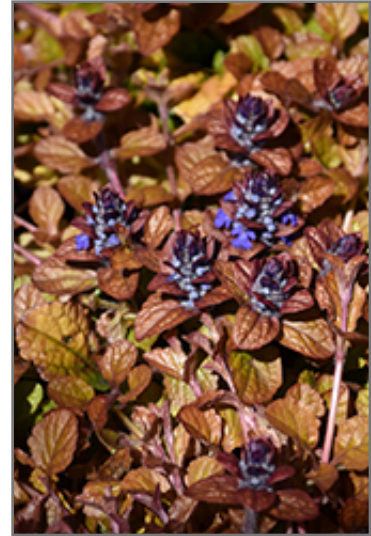

Group/Class: Feathered Friends Series

Description:

A stunning variety, featuring tri-color foliage of yellow, orange, and red, topped with contrasting violet-blue flowers; excellent when used in containers, as a groundcover, or in border fronts; tolerates any soil with good drainage

Ornamental Features

Feathered Friends Parrot Paradise Bugleweed's attractive small glossy oval leaves emerge brick red in spring, turning light green in color with showy gold variegation and tinges of orange the rest of the year on a plant with a spreading habit of growth. It features subtle spikes of blue flowers with violet overtones rising above the foliage from late spring to early summer, which emerge from distinctive silver flower buds.

Landscape Attributes

Feathered Friends Parrot Paradise Bugleweed is a dense herbaceous evergreen perennial with a ground-hugging habit of growth. Its relatively fine texture sets it apart from other garden plants with less refined foliage.

This plant will require occasional maintenance and upkeep, and should not require much pruning, except when necessary, such as to remove dieback. It is a good choice for attracting butterflies to your yard, but is not particularly attractive to deer who tend to leave it alone in favor of tastier treats. Gardeners should be aware of the following characteristic(s) that may warrant special consideration;

- Spreading

*Feathered Friends Parrot Paradise
Bugleweed flowers
Photo courtesy of NetPS Plant Finder*