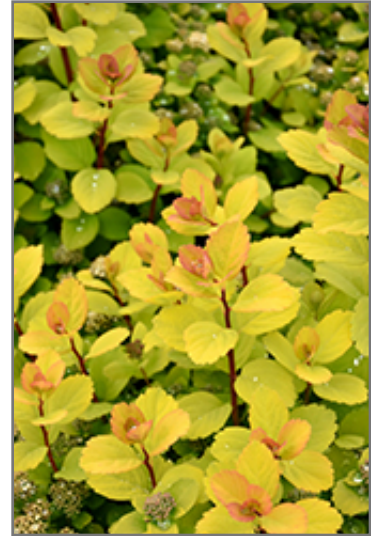

Chalet

LANDSCAPE · NURSERY · GARDEN CENTER

Planting & Growing

Glow Girl Birch Leaf Spirea will grow to be about 3 feet tall at maturity, with a spread of 3 feet. It tends to fill out right to the ground and therefore doesn't necessarily require facer plants in front. It grows at a medium rate, and under ideal conditions can be expected to live for approximately 20 years.

This shrub should only be grown in full sunlight. It prefers to grow in average to moist conditions, and shouldn't be allowed to dry out. It is not particular as to soil type or pH. It is highly tolerant of urban pollution and will even thrive in inner city environments. This is a selected variety of a species not originally from North America.

Glow Girl Birch Leaf Spirea foliage
Photo courtesy of NetPS Plant Finder