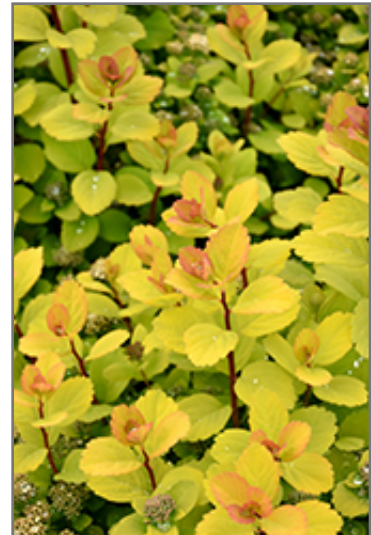

Glow Girl Birch Leaf Spirea foliage
Photo courtesy of NetPS Plant Finder